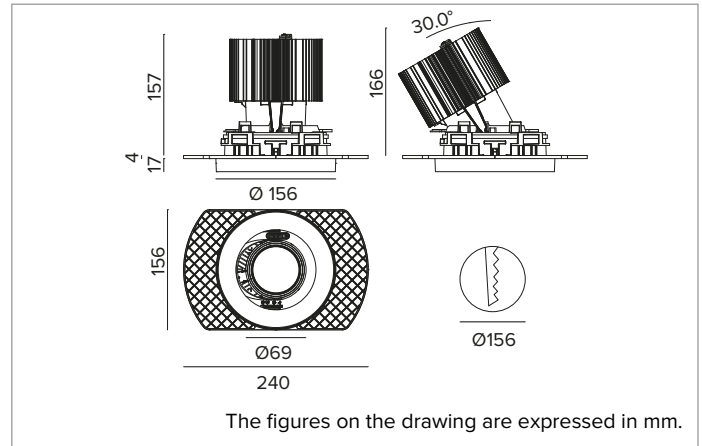

### Adjustable recessed LED projector in a trimless version

|        |                 |               |        |      |          |      |
|--------|-----------------|---------------|--------|------|----------|------|
|        |                 | 2700K         | H(m)   | D(m) | Emax(lx) |      |
|        |                 | Ra90          |        | 47°  |          |      |
|        |                 | Fixture Power | 74W    | 1    | 0.87     | 9000 |
|        |                 | Source Flux   | 7078lm | 2    | 1.74     | 2250 |
|        |                 | Fixture Flux  | 5310lm | 3    | 2.61     | 1000 |
|        |                 | Efficacy      | 72lm/W | 4    | 3.47     | 562  |
| TS1282 | Imax=1272cd/klm | Imax          | 9002cd | 5    | 4.34     | 360  |